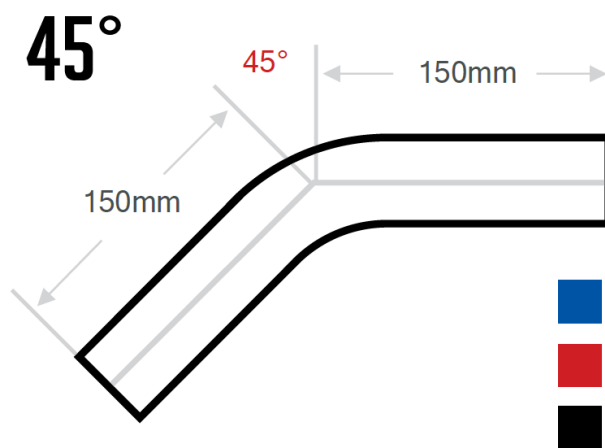

# SILICONE HOSE 45 DEGREE ELBOW

SKU / PART NUMBER: SSE045

**Application:** Radiator / Coolant / Water Hose

**Reinforcement:** 3 / 4 Ply Polyester

**Temperature Rated:** -60°C to +180°C

**Standard:** SAEJ20

**Leg Lengths:** 150mm Per Leg

**Colour:** Blue / Red / Black

Internal Diameter	Outside Diameter	No. Of Plys	Working Pressure	Bursting Pressure	Bend Radius
6.5mm	15.5mm	3	12.33 Bar	37.00 Bar	16mm CLR
8mm	17mm	3	11.67 Bar	35.00 Bar	16mm CLR
9.5mm	18.5mm	3	11.67 Bar	35.00 Bar	16mm CLR
11mm	20mm	3	9.00 Bar	30.00 Bar	16mm CLR
13mm	22mm	3	8.33 Bar	27.00 Bar	16mm CLR
16mm	25mm	3	7.17 Bar	25.00 Bar	18mm CLR
19mm	28mm	3	6.50 Bar	19.50 Bar	18mm CLR
22mm	31mm	3	5.80 Bar	17.40 Bar	20mm CLR
25mm	34mm	3	5.5 Bar	16.50 Bar	30mm CLR
28mm	37mm	3	5.33 Bar	16.00 Bar	30mm CLR
30mm	39mm	3	5.33 Bar	16.00 Bar	30mm CLR
32mm	41mm	3	5.17 Bar	15.50 Bar	32mm CLR
35mm	44mm	3	5.00 Bar	15.00 Bar	35mm CLR
38mm	47mm	3	5.00 Bar	15.00 Bar	35mm CLR
40mm	49mm	3	4.83 Bar	14.50 Bar	35mm CLR
45mm	54mm	3	4.67 Bar	14.00 Bar	40mm CLR

Tel : 01924 496111

Web: [autosiliconehoses.com](http://autosiliconehoses.com)

Email: [web@autosiliconehoses.com](mailto:web@autosiliconehoses.com)

Google: [Find us on Google](#)

Internal Diameter	Outside Diameter	No. Of Plys	Working Pressure	Bursting Pressure	Bend Radius
48mm	57mm	3	4.50 Bar	13.50 Bar	45mm CLR
51mm	62mm	4	4.50 Bar	13.50 Bar	51mm CLR
54mm	65mm	4	4.33 Bar	13.00 Bar	60mm CLR
57mm	68mm	4	4.33 Bar	13.00 Bar	60mm CLR
60mm	71mm	4	4.17 Bar	12.50 Bar	60mm CLR
63mm	74mm	4	4.00 Bar	12.00 Bar	63mm CLR
65mm	76mm	4	3.83 Bar	11.50 Bar	65mm CLR
68mm	79mm	4	3.67 Bar	11.00 Bar	65mm CLR
70mm	81mm	4	3.50 Bar	10.50 Bar	65mm CLR
76mm	87mm	4	3.50 Bar	10.50 Bar	65mm CLR
80mm	91mm	4	3.33 Bar	10.00 Bar	70mm CLR
83mm	94mm	4	3.17 Bar	9.50 Bar	70mm CLR
90mm	101mm	4	3.00 Bar	9.00 Bar	70mm CLR
102mm	113mm	4	2.83 Bar	8.50 Bar	70mm CLR