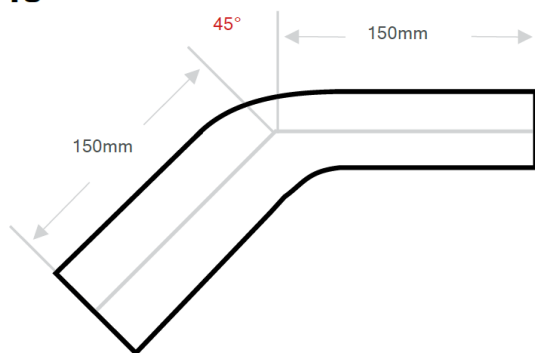

Internal Diameter	Outside Diameter	No. Of Plys	Working Pressure	Bursting Pressure
48mm	57mm	3	4.50 Bar	13.50 Bar
51mm	62mm	4	4.50 Bar	13.50 Bar
54mm	65mm	4	4.33 Bar	13.00 Bar
57mm	68mm	4	4.33 Bar	13.00 Bar
60mm	71mm	4	4.17 Bar	12.50 Bar
63mm	74mm	4	4.00 Bar	12.00 Bar
65mm	76mm	4	3.83 Bar	11.50 Bar
68mm	79mm	4	3.67 Bar	11.00 Bar
70mm	81mm	4	3.50 Bar	10.50 Bar
76mm	87mm	4	3.50 Bar	10.50 Bar
80mm	91mm	4	3.33 Bar	10.00 Bar
83mm	94mm	4	3.17 Bar	9.50 Bar
90mm	101mm	4	3.00 Bar	9.00 Bar
102mm	113mm	4	2.83 Bar	8.50 Bar

45°

ALL