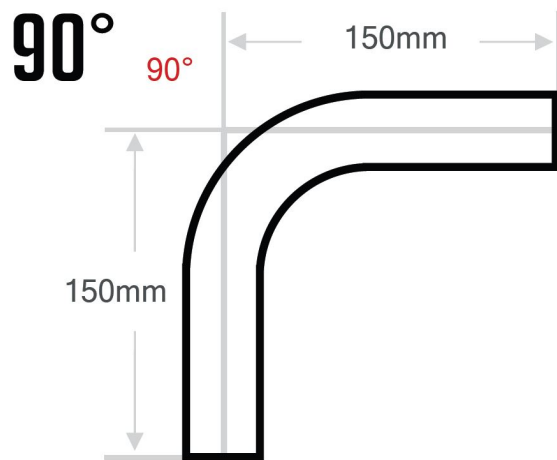

**Leg Lengths:** 150mm Per Leg

**Colour:** Blue / Red / Black

Internal Diameter	Outside Diameter	No. Of Plys	Working Pressure	Bursting Pressure	Bend Radius
6.5mm	15.5mm	3	12.33 Bar	37.00 Bar	16mm CLR
8mm	17mm	3	11.67 Bar	35.00 Bar	16mm CLR
9.5mm	18.5mm	3	11.67 Bar	35.00 Bar	16mm CLR
11mm	20mm	3	9.00 Bar	30.00 Bar	16mm CLR
13mm	22mm	3	8.33 Bar	27.00 Bar	16mm CLR
16mm	25mm	3	7.17 Bar	25.00 Bar	18mm CLR
19mm	28mm	3	6.50 Bar	19.50 Bar	18mm CLR
22mm	31mm	3	5.80 Bar	17.40 Bar	20mm CLR
25mm	34mm	3	5.5 Bar	16.50 Bar	30mm CLR
28mm	37mm	3	5.33 Bar	16.00 Bar	30mm CLR
30mm	39mm	3	5.33 Bar	16.00 Bar	30mm CLR
32mm	41mm	3	5.17 Bar	15.50 Bar	32mm CLR
35mm	44mm	3	5.00 Bar	15.00 Bar	35mm CLR
38mm	47mm	3	5.00 Bar	15.00 Bar	35mm CLR
40mm	49mm	3	4.83 Bar	14.50 Bar	35mm CLR
45mm	54mm	3	4.67 Bar	14.00 Bar	40mm CLR

© 2021 AP Motor Store Limited - VAT No. GB334646006 - Reg No. 09188175

Internal Diameter	Outside Diameter	No. Of Plys	Working Pressure	Bursting Pressure	Bend Radius
48mm	57mm	3	4.50 Bar	13.50 Bar	45mm CLR
51mm	62mm	4	4.50 Bar	13.50 Bar	51mm CLR
54mm	65mm	4	4.33 Bar	13.00 Bar	60mm CLR
57mm	68mm	4	4.33 Bar	13.00 Bar	60mm CLR
60mm	71mm	4	4.17 Bar	12.50 Bar	60mm CLR
63mm	74mm	4	4.00 Bar	12.00 Bar	63mm CLR
65mm	76mm	4	3.83 Bar	11.50 Bar	65mm CLR
68mm	79mm	4	3.67 Bar	11.00 Bar	65mm CLR
70mm	81mm	4	3.50 Bar	10.50 Bar	65mm CLR
76mm	87mm	4	3.50 Bar	10.50 Bar	65mm CLR
80mm	91mm	4	3.33 Bar	10.00 Bar	70mm CLR
83mm	94mm	4	3.17 Bar	9.50 Bar	70mm CLR
90mm	101mm	4	3.00 Bar	9.00 Bar	70mm CLR
102mm	113mm	4	2.83 Bar	8.50 Bar	70mm CLR