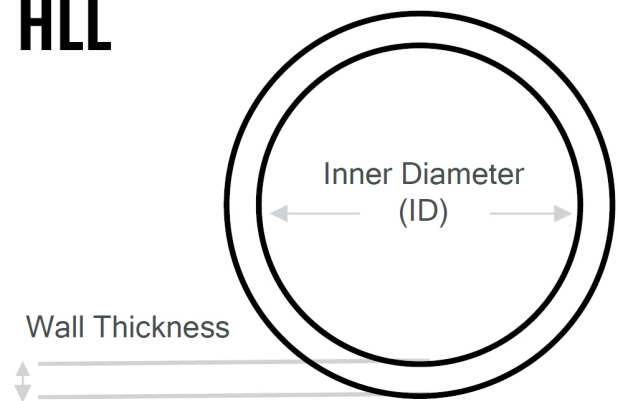

Internal Diameter	Outside Diameter	No. Of Plys	Working Pressure	Bursting Pressure	Bend Radius
48mm	57mm	3	4.50 Bar	13.50 Bar	45mm CLR
51mm	62mm	4	4.50 Bar	13.50 Bar	51mm CLR
54mm	65mm	4	4.33 Bar	13.00 Bar	60mm CLR
57mm	68mm	4	4.33 Bar	13.00 Bar	60mm CLR
60mm	71mm	4	4.17 Bar	12.50 Bar	60mm CLR
63mm	74mm	4	4.00 Bar	12.00 Bar	63mm CLR
65mm	76mm	4	3.83 Bar	11.50 Bar	65mm CLR
68mm	79mm	4	3.67 Bar	11.00 Bar	65mm CLR
70mm	81mm	4	3.50 Bar	10.50 Bar	65mm CLR
76mm	87mm	4	3.50 Bar	10.50 Bar	65mm CLR
80mm	91mm	4	3.33 Bar	10.00 Bar	70mm CLR
83mm	94mm	4	3.17 Bar	9.50 Bar	70mm CLR
90mm	101mm	4	3.00 Bar	9.00 Bar	70mm CLR
102mm	113mm	4	2.83 Bar	8.50 Bar	70mm CLR

ALL

- Tel : 01924 496111
- Web: autosiliconehoses.com
- Email: web@autosiliconehoses.com
- Google: [Find us on Google](#)